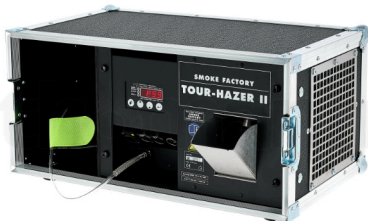

Smoke Factory - TourHazer II

KEY	DISCRIPTION	Net price
LTCA2000	Cameo - Instant Air 2000 Pro, DMX Fan	20,00€
LTCH0180	Chauvet - Color Strike M LED strobe 180° Tilt	75,00€
LTCH0963	Chauvet - STRIKE Array 2, IP65 LED Blinder	20,00€
LTCH0967	Chauvet - STRIKE Array 4, IP65 LED Blinder	35,00€
LTDI0050	Mirrorball ø 0,75m	40,00€
LTMD0040	MDG - Atmosphere ATMe	140,00€
LTSM0051	Smoke Factory - TourHazer II (1500W)	35,00€
LTSM0052	Smoke Factory - Data II (2600W)	40,00€

PROFILE SPOTS

KEY	DISCRIPTION	Net price
LTET0050	ETC - S4 jr Profile 575W/25-50° zoom	12,50€
LTET0051	ETC - S4 Profile 750W/19°	15,00€
LTET0052	ETC - S4 Profile 750W/26°	15,00€
LTET0053	ETC - S4 Profile 750W/36°	15,00€